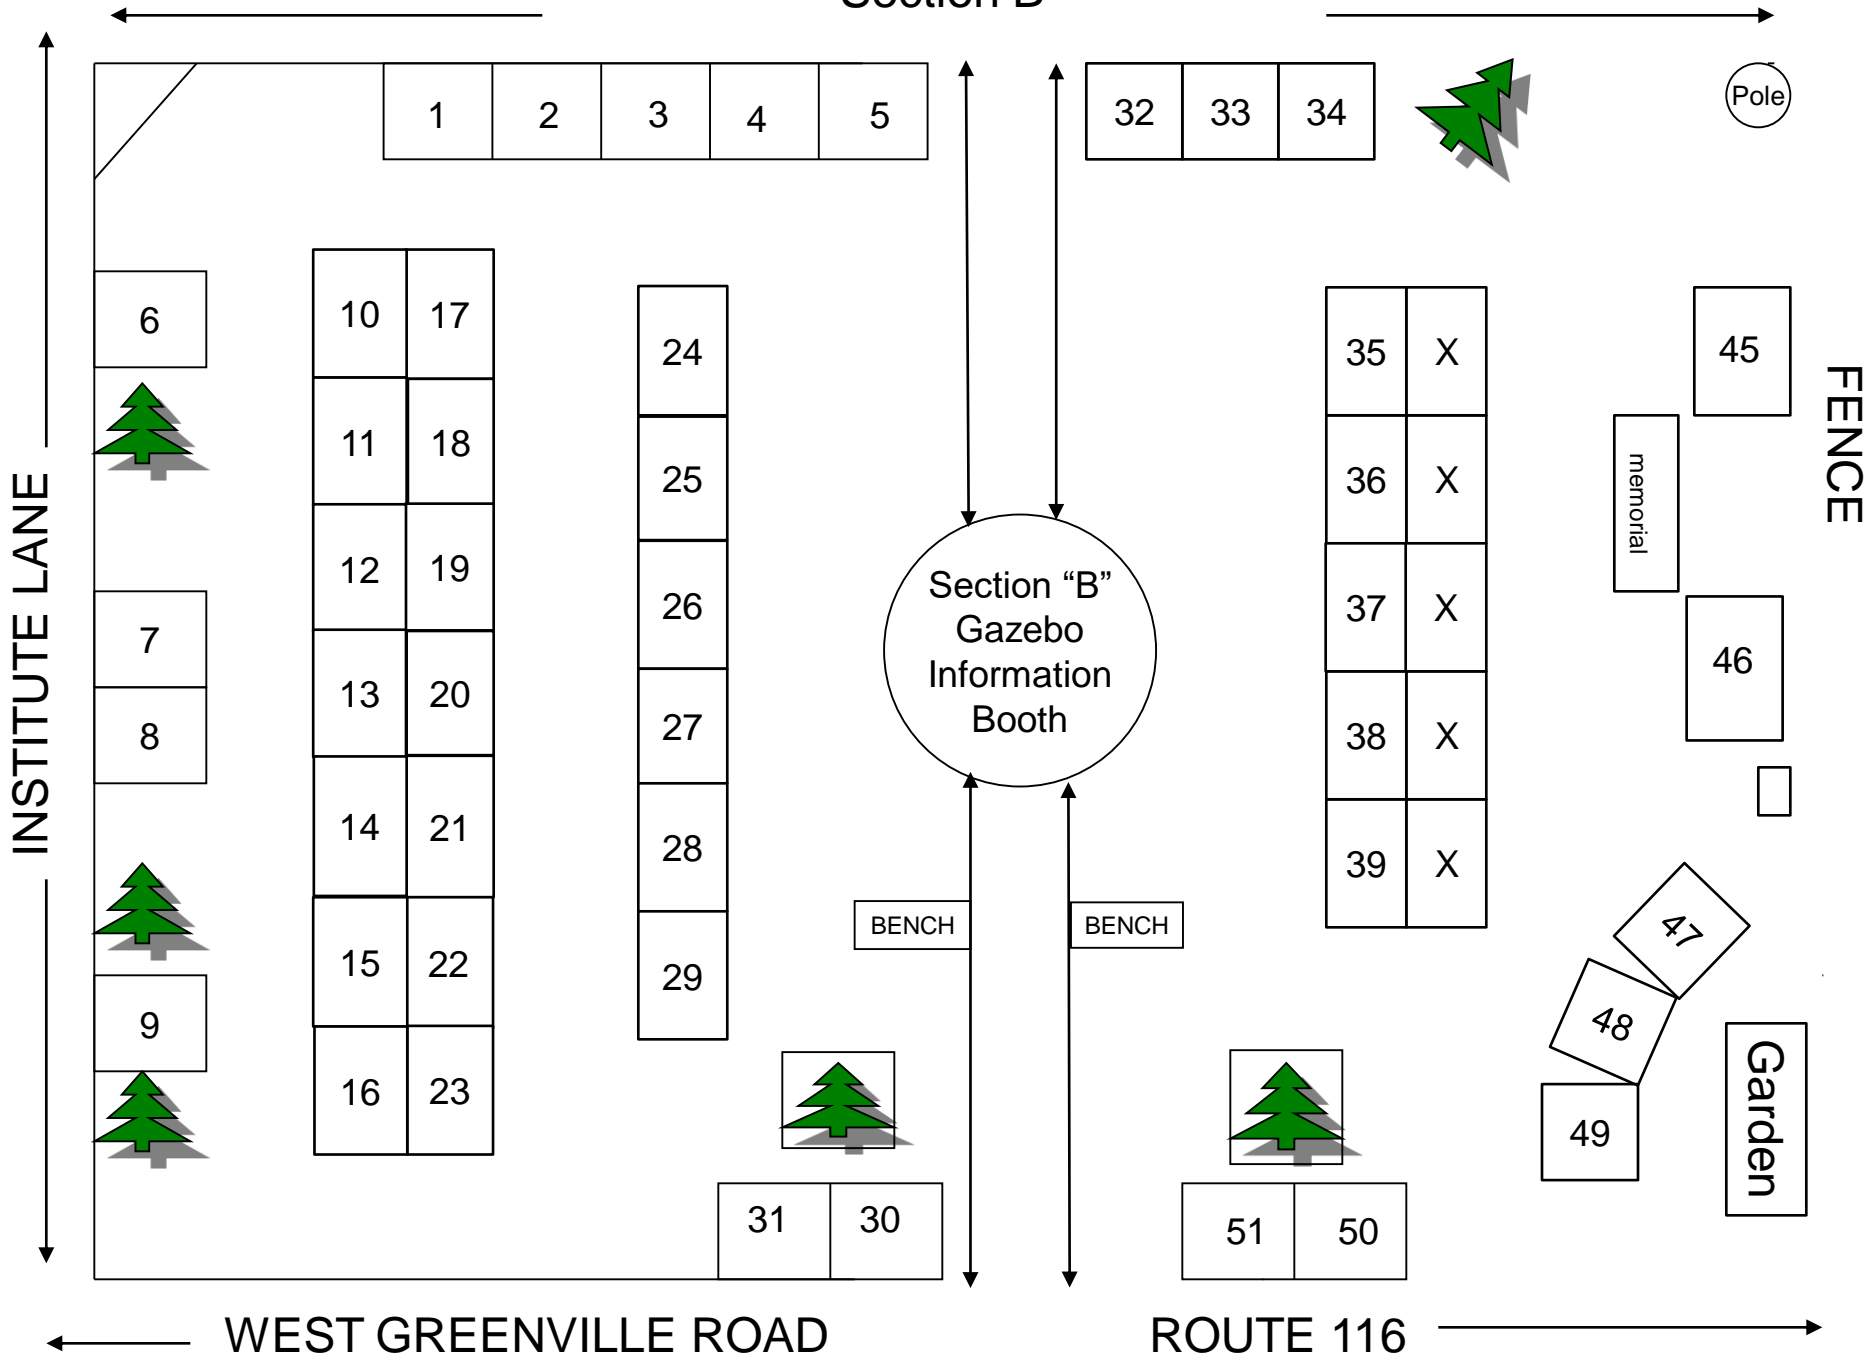

Section B

INSTITUTE LANE

WEST GREENVILLE ROAD

ROUTE 116

FENCE

Garden

Section "B"
Gazebo
Information
Booth

BENCH

BENCH

memorial

Pole